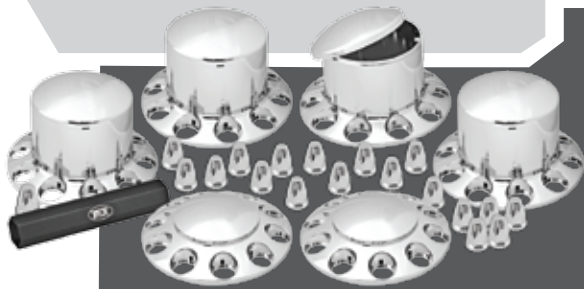

**RUST
RESISTANT**

**EASY
TO INSTALL**

**ALL
IN ONE**

COMPLETE ABS CHROME AXLE COVER KIT

THUB-C1

**UNIVERSAL FIT
ALL TRUCK MAKES & MODELS**

Add some chrome to your wheels with Trux Accessories' most durable and lightweight axle covers. The Complete Axle Cover Kit, offers a finished look to your front and rear wheels, all in one retail box. Designed with high quality chrome ABS plastic that will not rust in any weather condition.

FEATURES

- Outfit a complete truck with **ONE Box**
- **EASY** Installation
- Manufactured with **HIGH QUALITY ABS Chrome Plastic**
- **Rust RESISTANT**
- Reusable Installation Wrench **INCLUDED**
- **UNIVERSAL FIT** for ALL Truck Makes & Models
- High Impact, Lightweight & Flexible
- **1 YEAR** Manufacturer **WARRANTY**

**BOX DIMENSIONS (L x W x H):
26.5" x 14" x 14"**

SOLD IN TRUX'S ALL IN ONE RETAIL BOX

SPECIFICATIONS

- Fits 10" Hole, 22.5" & 24.5" Hub
- Fits ALL 11.25" Bolt Circle Wheels
- 33mm Nut Covers fit Studs that expose a minimum 3 or 4 threads in order to screw on the nut cover
- Front & Rear Hub Cover manufactured with a removable cap for easy access to axle